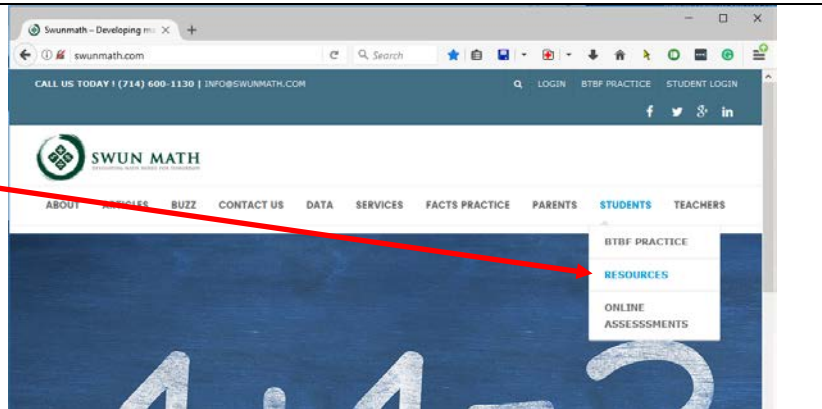

Student Online Access to Videos & Homework

1. Students login at swunmath.com/student-videos

Or, visit swunmath.com and select Students → Resources

2. Students enter their classroom's special (assigned by the classroom teacher).