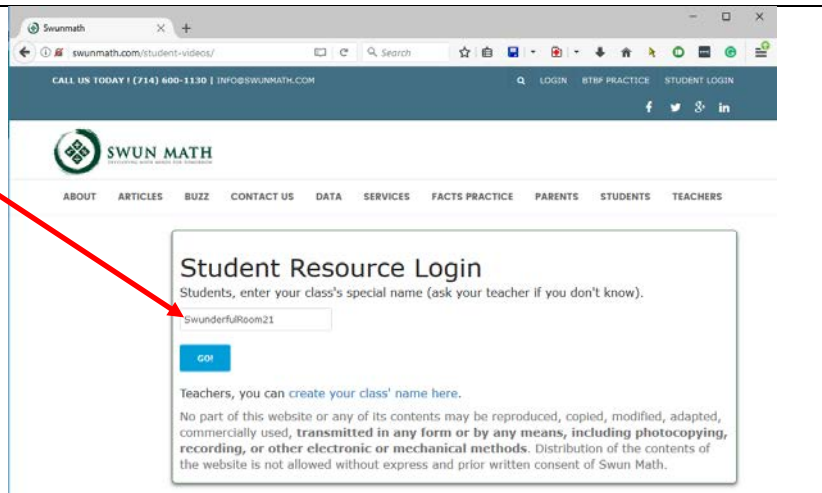

2. Students enter their classroom's special (assigned by the classroom teacher).

Click "Login".