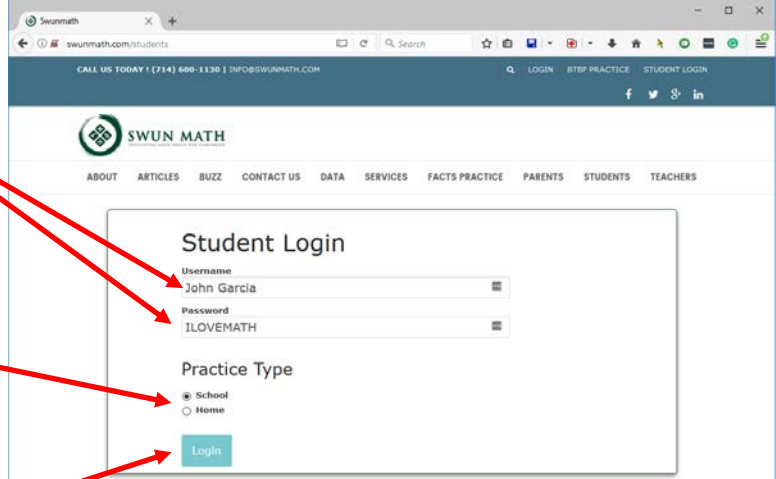

Student Online Access to Beyond the Basic Facts (BTBF)

1. Students login at swunmath.com/students

Or, visit swunmath.com and select Students → BTBF Practice

2. Students enter their username and password (assigned by the classroom teacher).

If at home, they may select “home” to practice without limits. Or, they may select “school” to practice what the teacher has assigned.

Click “Login”.

3. Get started!